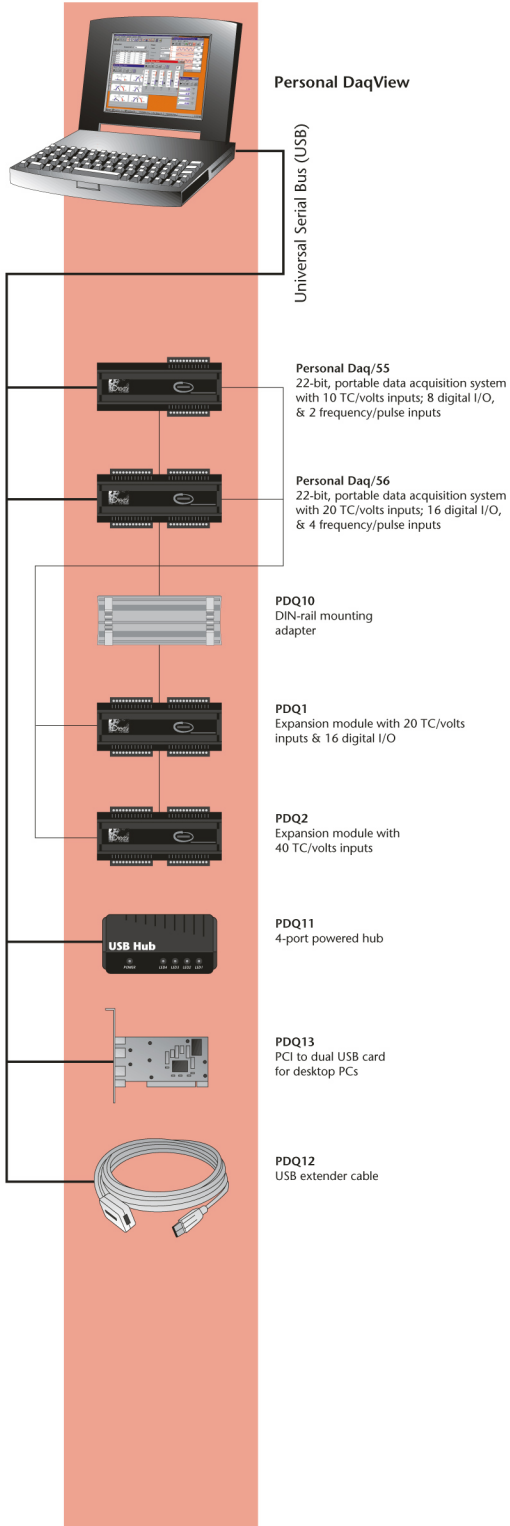

Temperature & Voltage Modules

for Portable & Laboratory Applications

USB Personal Daqs

PCI DaqTemps

Serial ChartScan