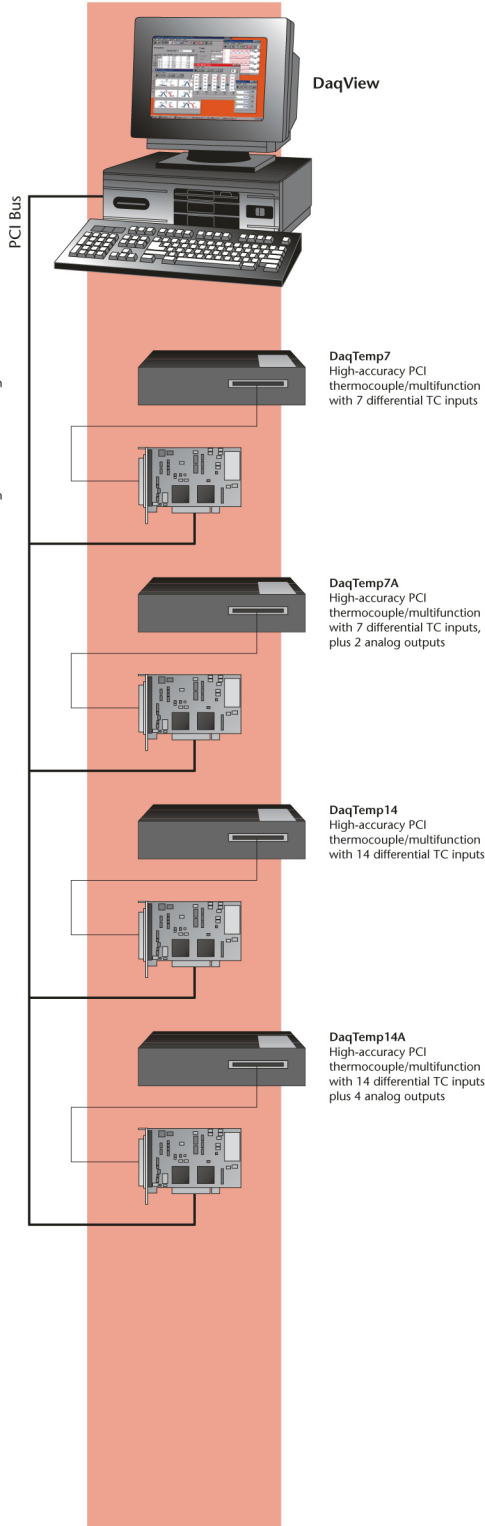

Temperature & Voltage Modules

for Portable & Laboratory Applications

USB Personal Daqs

PCI DaqTemps

Serial ChartScan